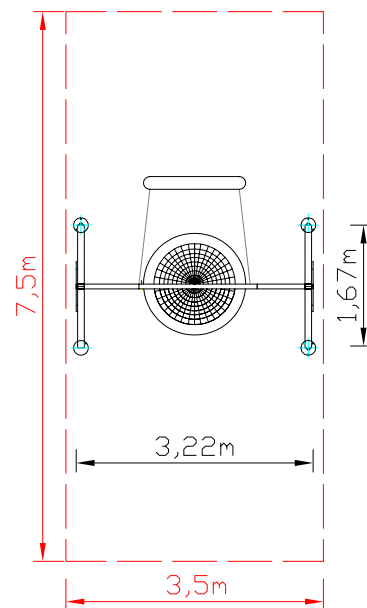

ref. 327 Nido

Z2 09 07 40908 027

1-12

124 cm

26,3 m²

122 kg

Ok

Printed in 100% 100%