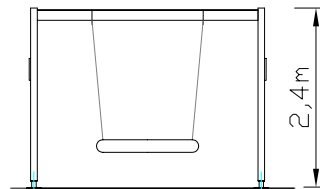

ref. 327 Nido

Z2 09 07 40908 027

1-12

124 cm

26,3 m²

122 kg

Ok

Printed in 100% 100%